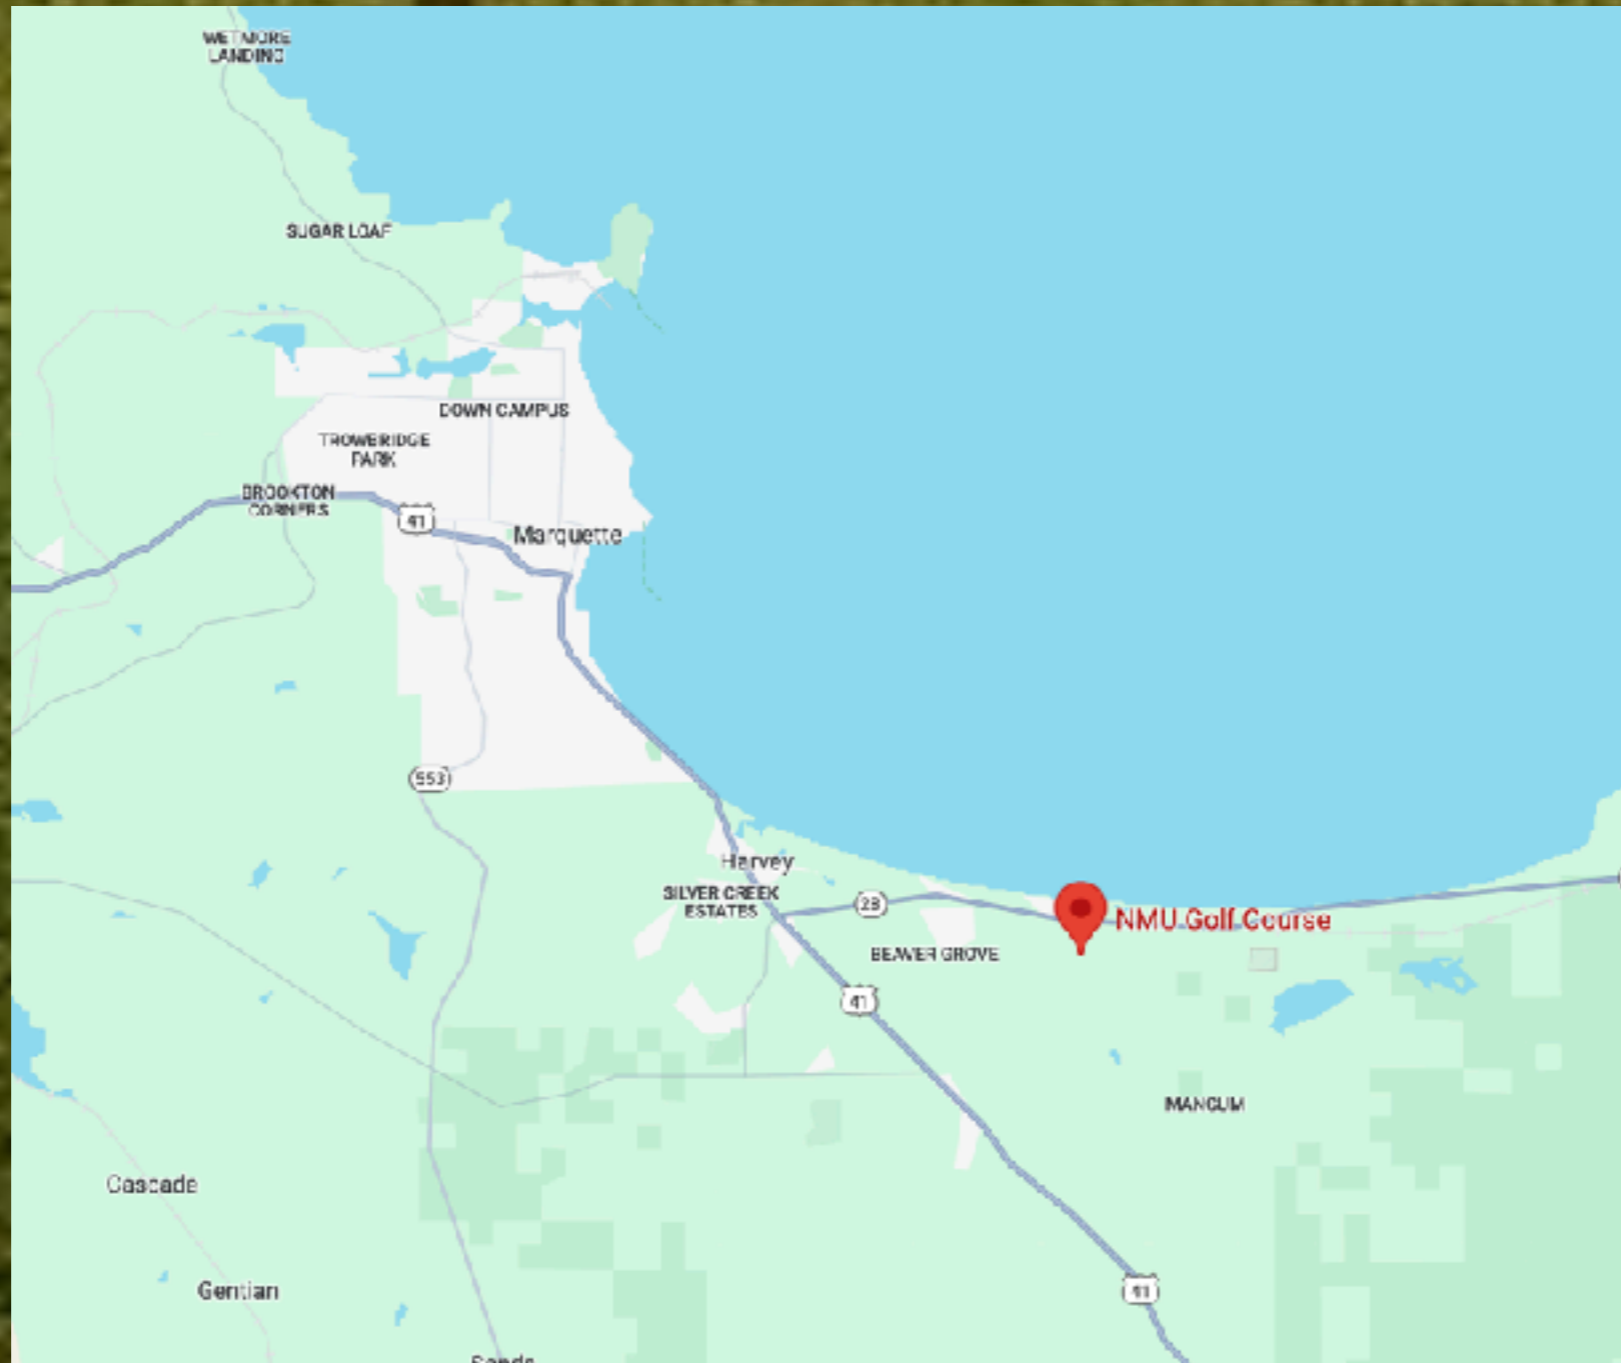

Northern Michigan University Golf Course